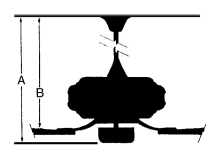

## MEASUREMENTS

Blade Finish:	Reversible Blades: <b>No</b>		
Blade Material: <b>PC Construction</b>	Slope: <b>Yes</b>		
Blade Sweep: <b>52"</b>	No. of Blades: <b>1</b>	Blade Pitch: <b>VARIABLE</b>	Hanging Weight: <b>13.51</b>
Downrod 1: <b>6</b>	Downrod 1 Outside Dia: <b>0.75</b>	Downrod 2: <b>6</b>	Downrod 2 Outside Dia: <b>0.75</b>
Ceiling to Lowest Point: (Dim A) <b>13.0</b>	Ceiling to Blade (Dim B) <b>12.25</b>	Lead Wire: <b>80</b>	Motor Size: <b>DC 125x30mm</b>